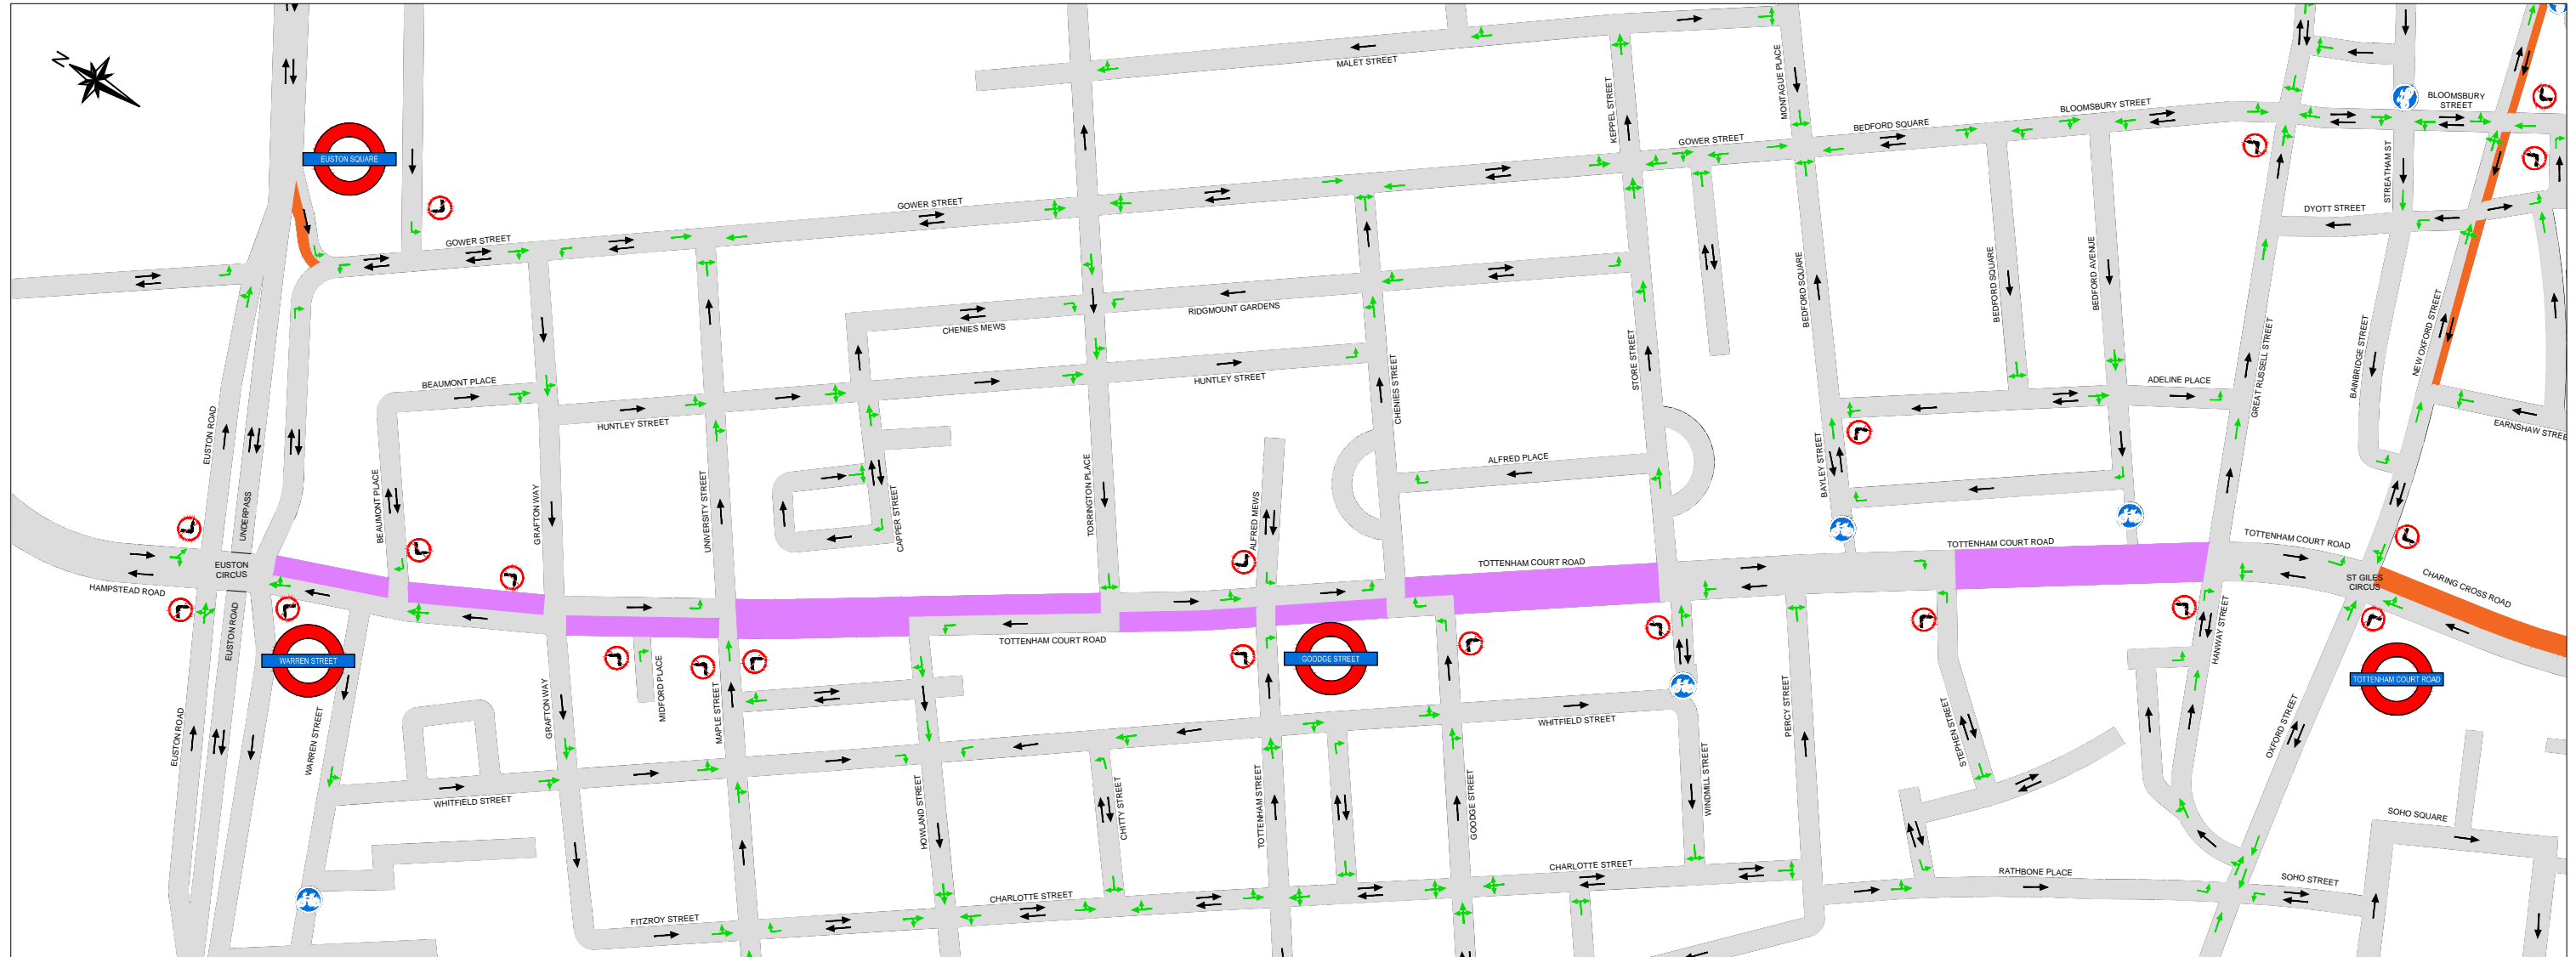

West End Project Traffic Movements during restricted hours

NOTES:

- Emergency vehicles on blue lights may travel unrestricted as required.
- In the event there is a discrepancy from this plan and what is on site, traffic signs, signals and road markings should be followed
- Local developments and other road works will have closures and diversions in place from time to time, so local diversions can be expected. Follow all signage and diversions when in place.
- Map updated 12/8/22

AREA RESTRICTED TO BUSES AND CYCLISTS ONLY: At all times

AREA RESTRICTED TO BUSES AND CYCLISTS ONLY: Mon - Sat, 8am - 7pm

Direction of traffic

Permitted movements at junctions.